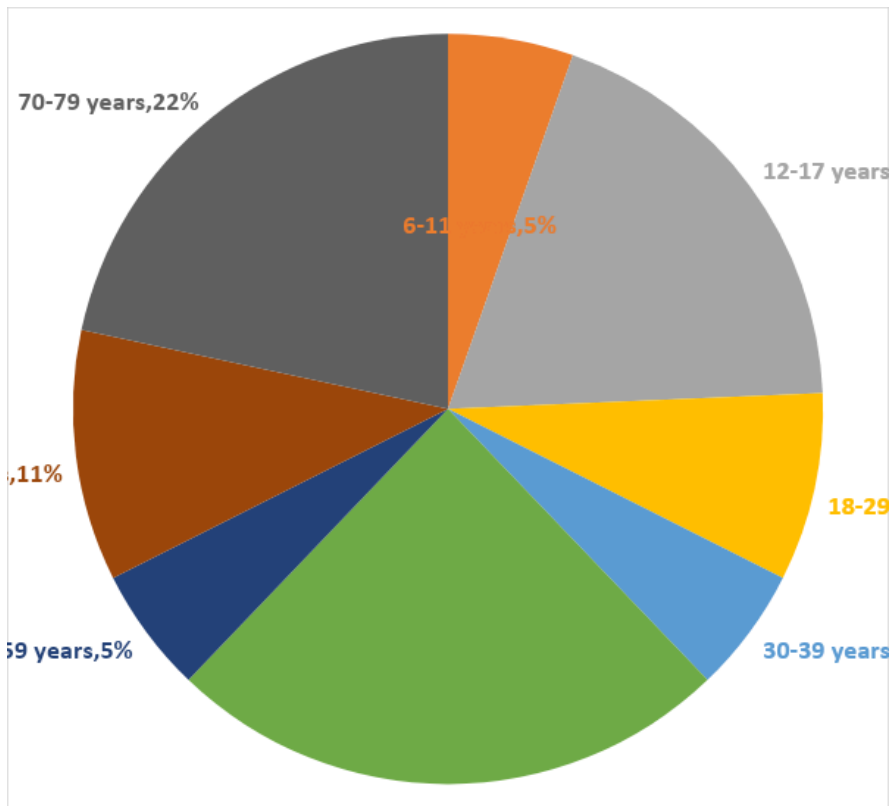

FBC Juneau Demographics

Household surveys completed: 12

of people represented: 37

Household Size:

Distance Home is From Church:

Gender:

Age:

Place of Birth:

Ethnicity:

Primary Language:

Marital Status:

Adult Occupation:

Current or Highest Education Level:

Length of Time as a Christian:

Length of Time Attending FBC Juneau:

What do the adults in your household enjoy about living in Juneau?