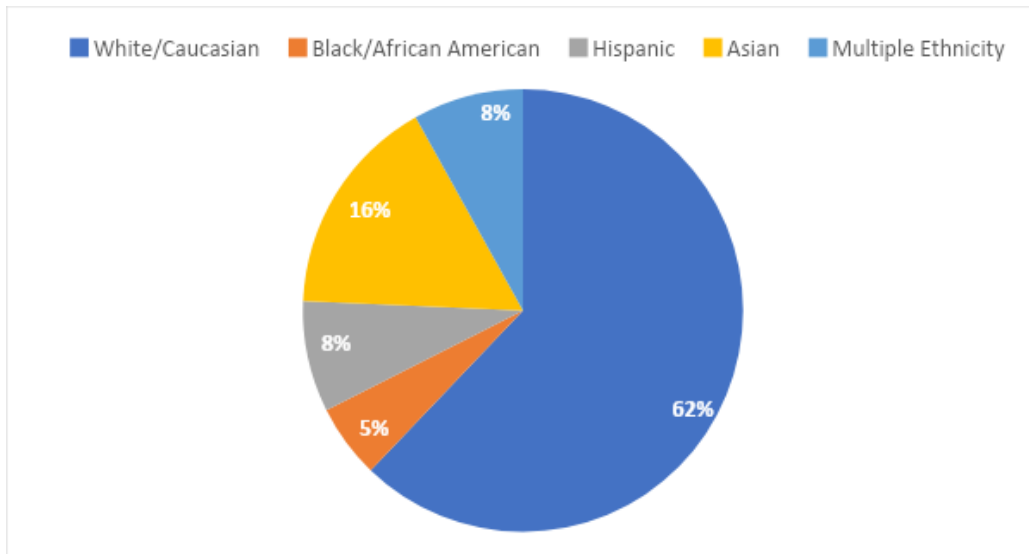

FBC Juneau Demographics

Household surveys completed: 12

of people represented: 37

Household Size:

Distance Home is From Church:

Gender:

Age:

Place of Birth:

Ethnicity:

Primary Language:

Marital Status:

Adult Occupation:

Current or Highest Education Level:

Length of Time as a Christian:

Length of Time Attending FBC Juneau:

What do the adults in your household enjoy about living in Juneau?