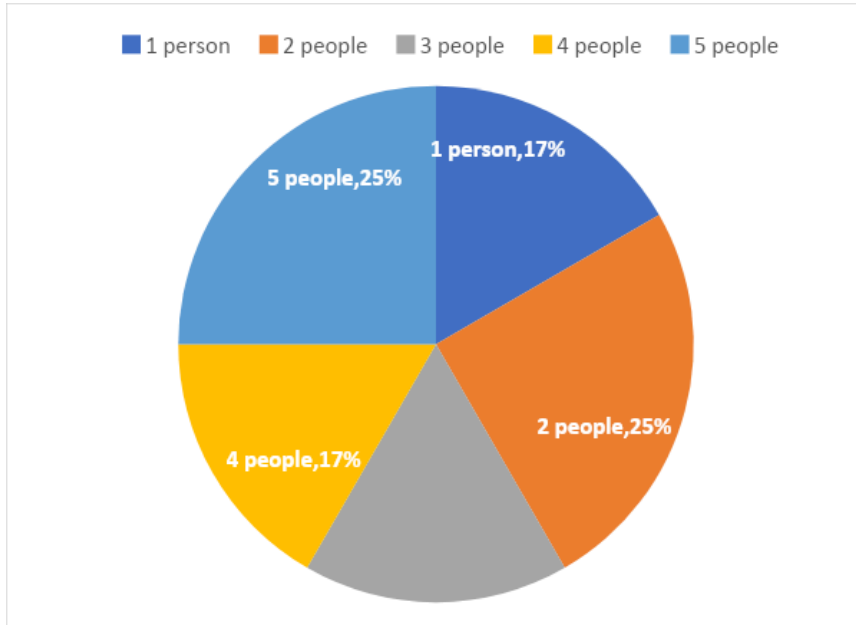

FBC Juneau Demographics

Household surveys completed: 12

of people represented: 37

Household Size:

Distance Home is From Church:

Gender:

Age:

Place of Birth:

Ethnicity:

Primary Language:

Marital Status:

Adult Occupation:

Current or Highest Education Level:

Length of Time as a Christian:

Length of Time Attending FBC Juneau:

What do the adults in your household enjoy about living in Juneau?