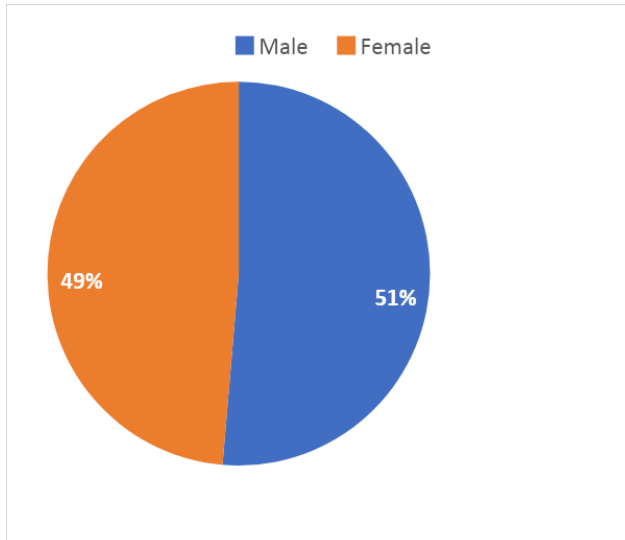

FBC Juneau Demographics

Household surveys completed: 12

of people represented: 37

Household Size:

Distance Home is From Church:

Gender:

Age:

Place of Birth:

Ethnicity:

Primary Language:

Marital Status:

Adult Occupation:

Current or Highest Education Level:

Length of Time as a Christian:

Length of Time Attending FBC Juneau:

What do the adults in your household enjoy about living in Juneau?