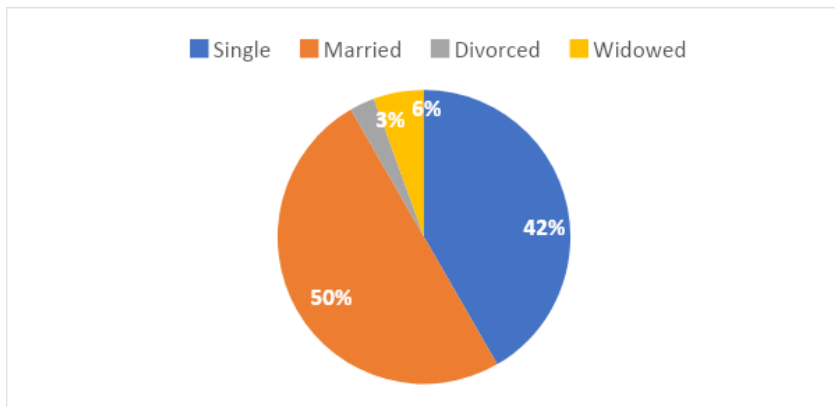

FBC Juneau Demographics

Household surveys completed: 12

of people represented: 37

Household Size:

Distance Home is From Church:

Gender:

Age:

Place of Birth:

Ethnicity:

Primary Language:

Marital Status:

Adult Occupation:

Current or Highest Education Level:

Length of Time as a Christian:

Length of Time Attending FBC Juneau:

What do the adults in your household enjoy about living in Juneau?