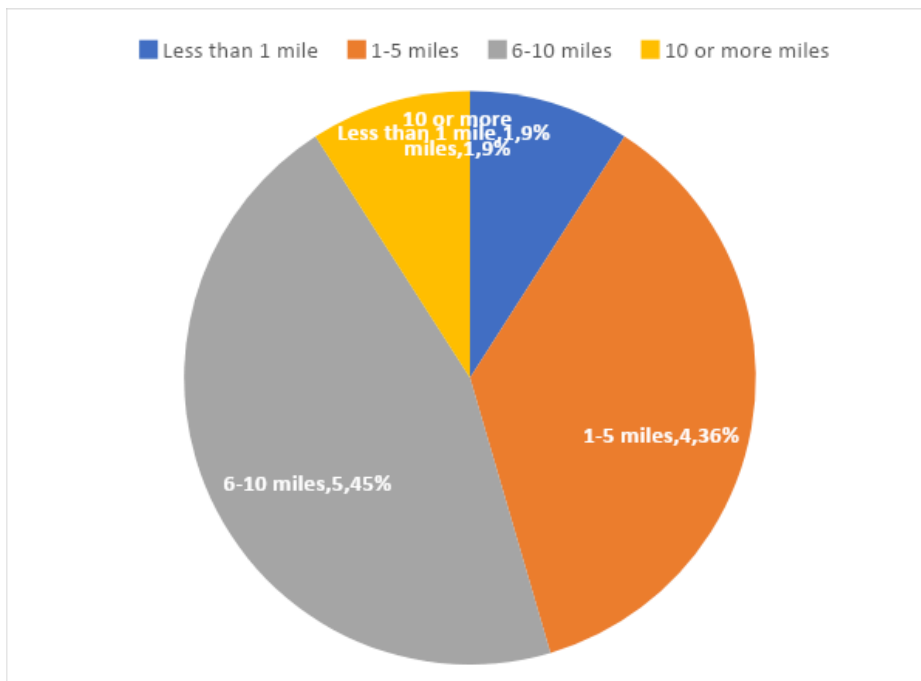

FBC Juneau Demographics

Household surveys completed: 12

of people represented: 37

Household Size:

Distance Home is From Church:

Gender:

Age:

Place of Birth: