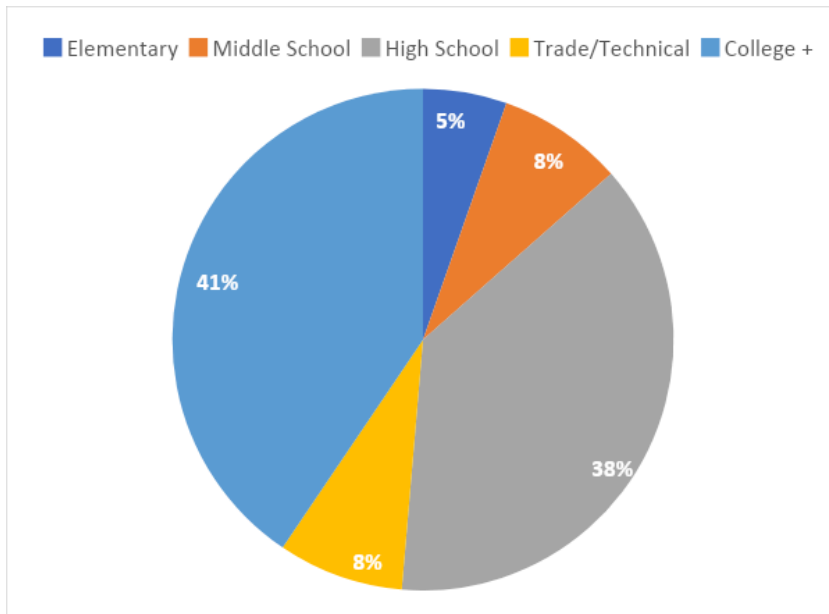

Ethnicity:

Primary Language:

Marital Status:

Adult Occupation:

Current or Highest Education Level:

Length of Time as a Christian:

Length of Time Attending FBC Juneau:

What do the adults in your household enjoy about living in Juneau?