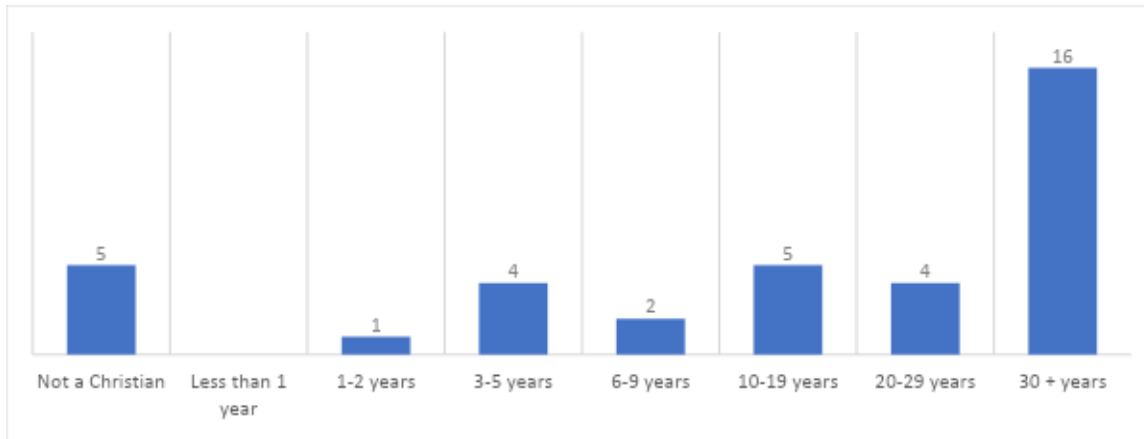

FBC Juneau Demographics

Household surveys completed: 12

of people represented: 37

Household Size:

Distance Home is From Church:

Gender:

Age:

Place of Birth:

Ethnicity:

Primary Language:

Marital Status:

Adult Occupation:

Current or Highest Education Level:

Length of Time as a Christian:

Length of Time Attending FBC Juneau:

What do the adults in your household enjoy about living in Juneau?